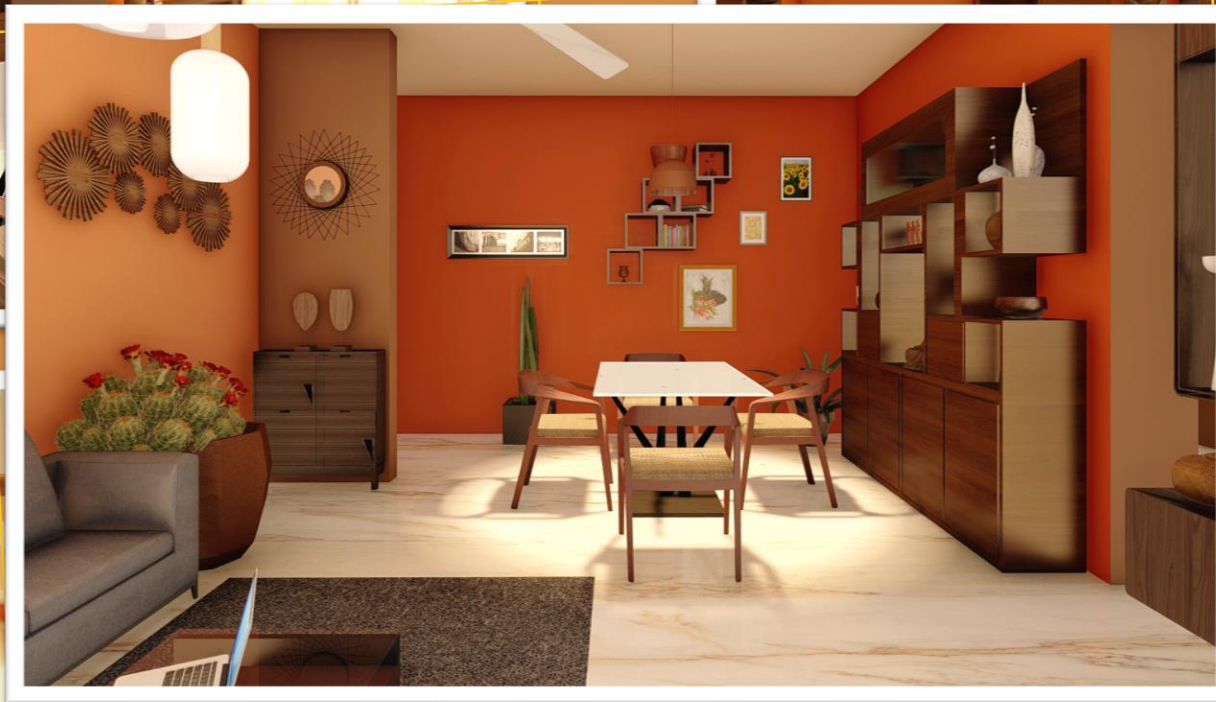

Interior Décor

by

DEYAN
Studio

 **DEYAN**
INFRA TECH PVT. LTD.

01

Munger, Bihar

This impressive dining cum drawing room made up by teal color on wall and a matched beautiful wallpaper on another wall. But a different color on opposite wall highlighted the shiny laminated TV unit cum storage. The designing false ceiling in this room throughout the entrance corridor definitely eye-catching whoever comes in.

02

Howrah, West Bengal

Terracotta is a natural material which has been used in interior designs for centuries. The word terracotta translates into "baked earth" which is fired clay that has been turned into earthenware. In this project addition of this color palette to every space, enhanced even the coldest of color things, further more it was important to keep this strength fashion contemporary by combining it with elements such as botanicals and bold prints.

09

Digha, West Bengal

Tuscan interiors feature a rustic, sunbaked look characterized by crumbling stone patios, simple and sturdy furnishings with elegant iron accents, textured wall finishes, elegant, detailed murals and trompe l'oeil designs. Our client was looking for a rustic design for his guest house at Digha, so we included heavy dark wood pieces, stone elements, Warm color scheme, gold, yellow, stripes pattern, bare windows, pottery.

10

Kolkata, West Bengal

DAZZLING DINING - This drawing and dining cum kitchen paint by bright white. Here all chairs are customized according to client. Here we add a vertical pattern of charcoal through entire room on false ceiling. Beautiful wooden laminated TV unit, paneling light on false ceiling and very shinny floor makes it dazzle.