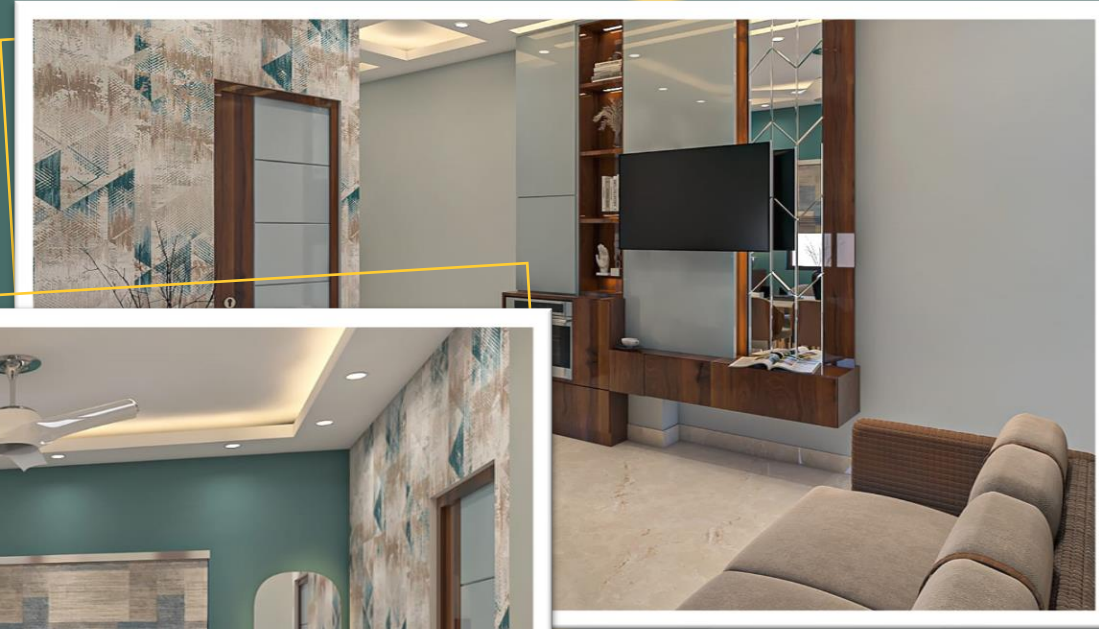

Interior Décor

by

DEYAN
Studio

 **DEYAN**
INFRA TECH PVT. LTD.

01

Munger, Bihar

This impressive dining cum drawing room made up by teal color on wall and a matched beautiful wallpaper on another wall. But a different color on opposite wall highlighted the shiny laminated TV unit cum storage. The designing false ceiling in this room throughout the entrance corridor definitely eye-catching whoever comes in.

05

Kolkata, West Bengal

The instantly noticeable fact about this drawing room is that it has a clear view of the nature by the open glass window. The design is straightforward and contemporary with less furniture, stone floor and off white color more enhancing by little blocked sun ray by the window.

09

Digha, West Bengal

Tuscan interiors feature a rustic, sunbaked look characterized by crumbling stone patios, simple and sturdy furnishings with elegant iron accents, textured wall finishes, elegant, detailed murals and trompe l'oeil designs. Our client was looking for a rustic design for his guest house at Digha, so we included heavy dark wood pieces, stone elements, Warm color scheme, gold, yellow, stripes pattern, bare windows, pottery.

10

Kolkata, West Bengal

DAZZLING DINING - This drawing and dining cum kitchen paint by bright white. Here all chairs are customized according to client. Here we add a vertical pattern of charcoal through entire room on false ceiling. Beautiful wooden laminated TV unit, paneling light on false ceiling and very shinny floor makes it dazzle.