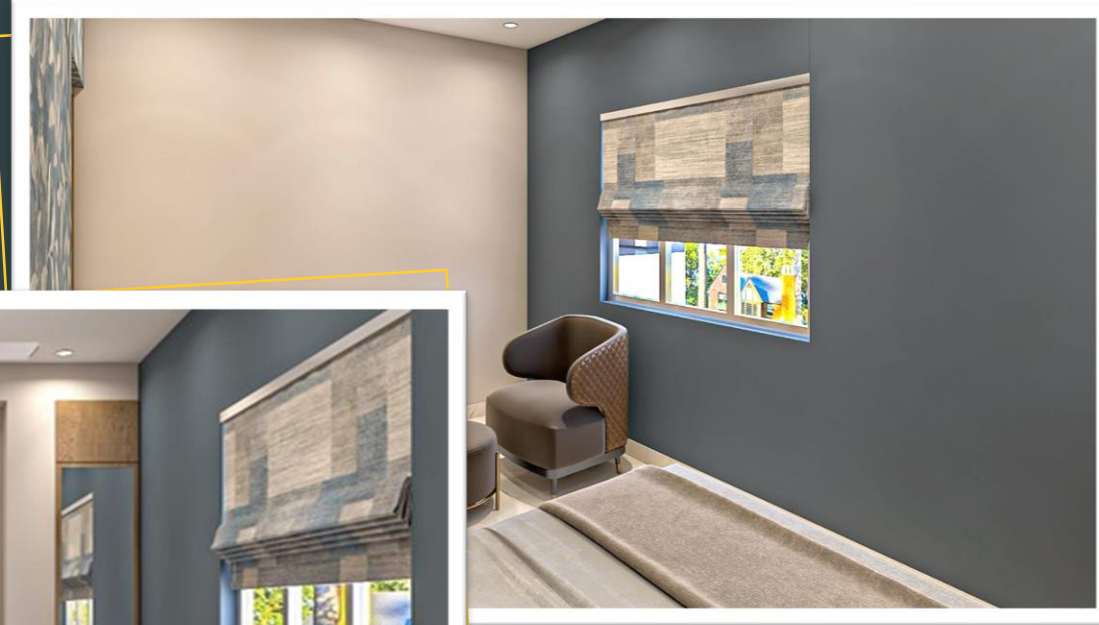

07

Digha, West Bengal

REFLECTER - Shiny weather in Digha as well as in your room. Client need a much bright drawing room. We make white color wall, furniture, false ceiling and some dark touch on some areas for highlighted. Here sun rays reflecting on glossy tiles spread out all over wall pushing room into very brighter part.

08

Patna, Bihar

A bedroom is a nice place to be surrounded by softer color powdery shades makes our mind feel relaxed. Here a beautiful creeper leaves texture of behind the bed wall and shade colored furniture with very simple white paneled light false ceiling creating and bind up the peaceful environment.

09

Digha, West Bengal

Tuscan interiors feature a rustic, sunbaked look characterized by crumbling stone patios, simple and sturdy furnishings with elegant iron accents, textured wall finishes, elegant, detailed murals and trompe l'oeil designs. Our client was looking for a rustic design for his guest house at Digha, so we included heavy dark wood pieces, stone elements, Warm color scheme, gold, yellow, stripes pattern, bare windows, pottery.