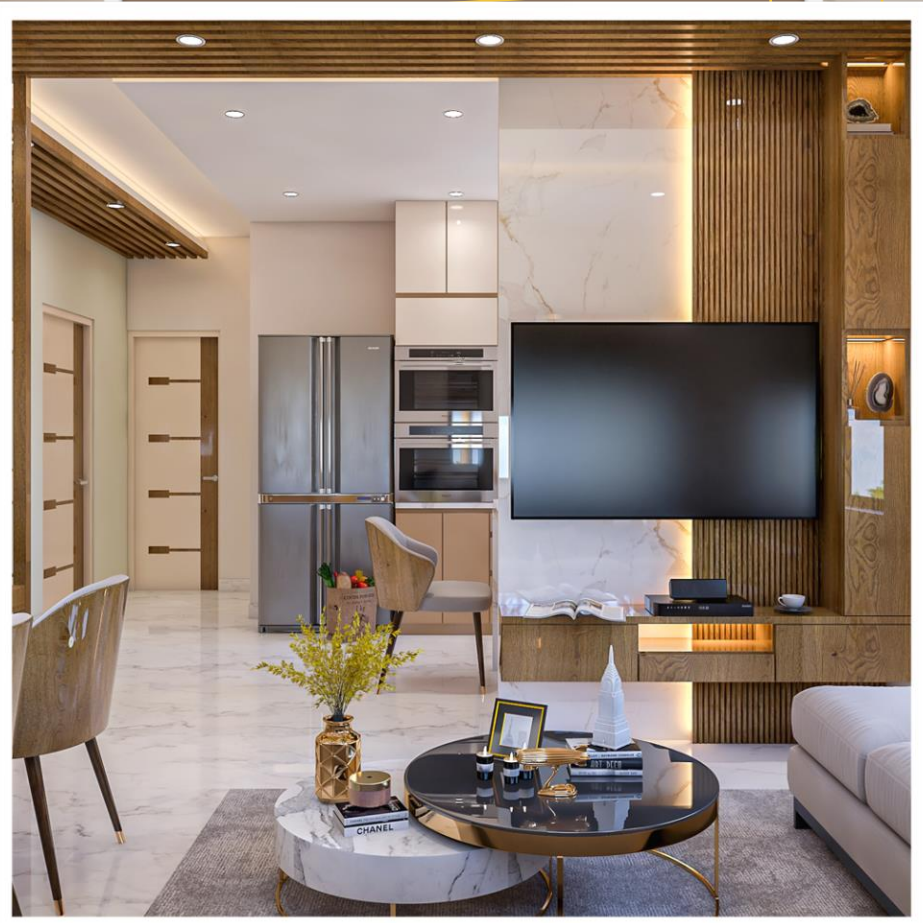

09

Digha, West Bengal

Tuscan interiors feature a rustic, sunbaked look characterized by crumbling stone patios, simple and sturdy furnishings with elegant iron accents, textured wall finishes, elegant, detailed murals and trompe l'oeil designs. Our client was looking for a rustic design for his guest house at Digha, so we included heavy dark wood pieces, stone elements, Warm color scheme, gold, yellow, stripes pattern, bare windows, pottery.

10

Kolkata, West Bengal

DAZZLING DINING - This drawing and dining cum kitchen paint by bright white. Here all chairs are customized according to client. Here we add a vertical pattern of charcoal through entire room on false ceiling. Beautiful wooden laminated TV unit, paneling light on false ceiling and very shinny floor makes it dazzle.