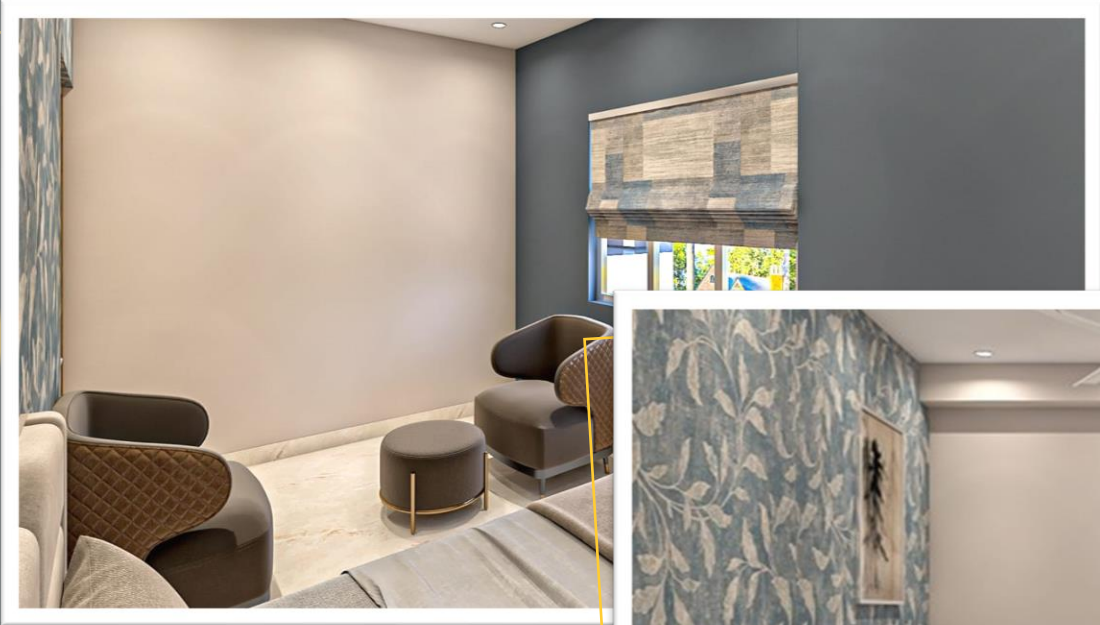

07

Digha, West Bengal

REFLECTER - Shiny weather in Digha as well as in your room. Client need a much bright drawing room. We make white color wall, furniture, false ceiling and some dark touch on some areas for highlighted. Here sun rays reflecting on glossy tiles spread out all over wall pushing room into very brighter part.

08

Patna, Bihar

A bedroom is a nice place to be surrounded by softer color powdery shades makes our mind feel relaxed. Here a beautiful creeper leaves texture of behind the bed wall and shade colored furniture with very simple white paneled light false ceiling creating and bind up the peaceful environment.

09

Digha, West Bengal

Tuscan interiors feature a rustic, sunbaked look characterized by crumbling stone patios, simple and sturdy furnishings with elegant iron accents, textured wall finishes, elegant, detailed murals and trompe l'oeil designs. Our client was looking for a rustic design for his guest house at Digha, so we included heavy dark wood pieces, stone elements, Warm color scheme, gold, yellow, stripes pattern, bare windows, pottery.