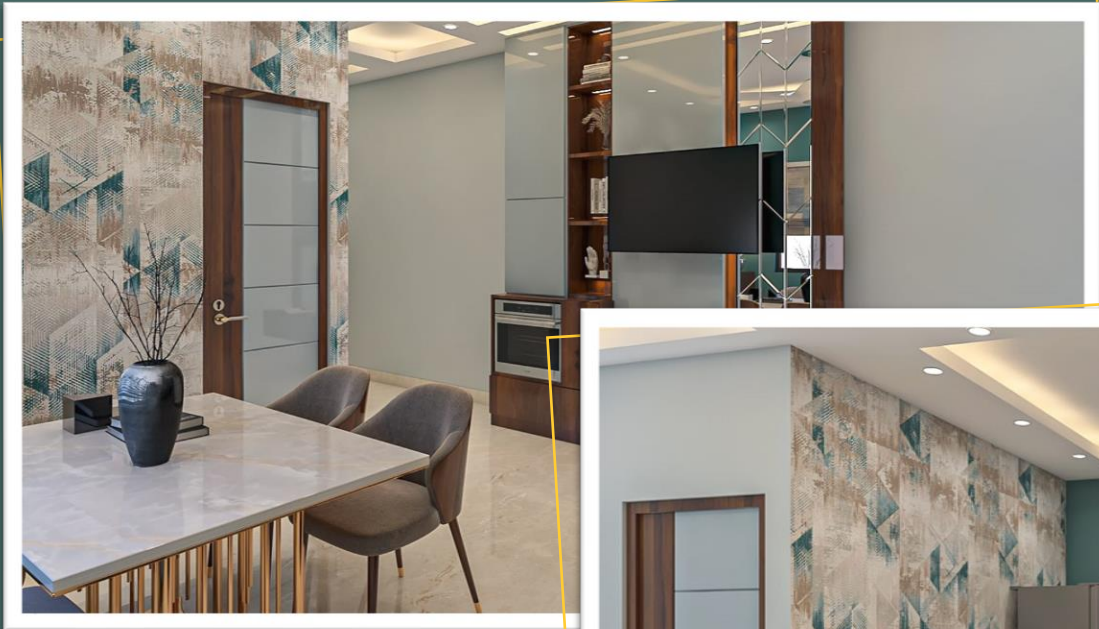

Interior Décor

by

DEYAN
Studio

 **DEYAN**
INFRA TECH PVT. LTD.

01

Munger, Bihar

This impressive dining cum drawing room made up by teal color on wall and a matched beautiful wallpaper on another wall. But a different color on opposite wall highlighted the shiny laminated TV unit cum storage. The designing false ceiling in this room throughout the entrance corridor definitely eye-catching whoever comes in.

09

Digha, West Bengal

Tuscan interiors feature a rustic, sunbaked look characterized by crumbling stone patios, simple and sturdy furnishings with elegant iron accents, textured wall finishes, elegant, detailed murals and trompe l'oeil designs. Our client was looking for a rustic design for his guest house at Digha, so we included heavy dark wood pieces, stone elements, Warm color scheme, gold, yellow, stripes pattern, bare windows, pottery.

10

Kolkata, West Bengal

DAZZLING DINING - This drawing and dining cum kitchen paint by bright white. Here all chairs are customized according to client. Here we add a vertical pattern of charcoal through entire room on false ceiling. Beautiful wooden laminated TV unit, paneling light on false ceiling and very shinny floor makes it dazzle.