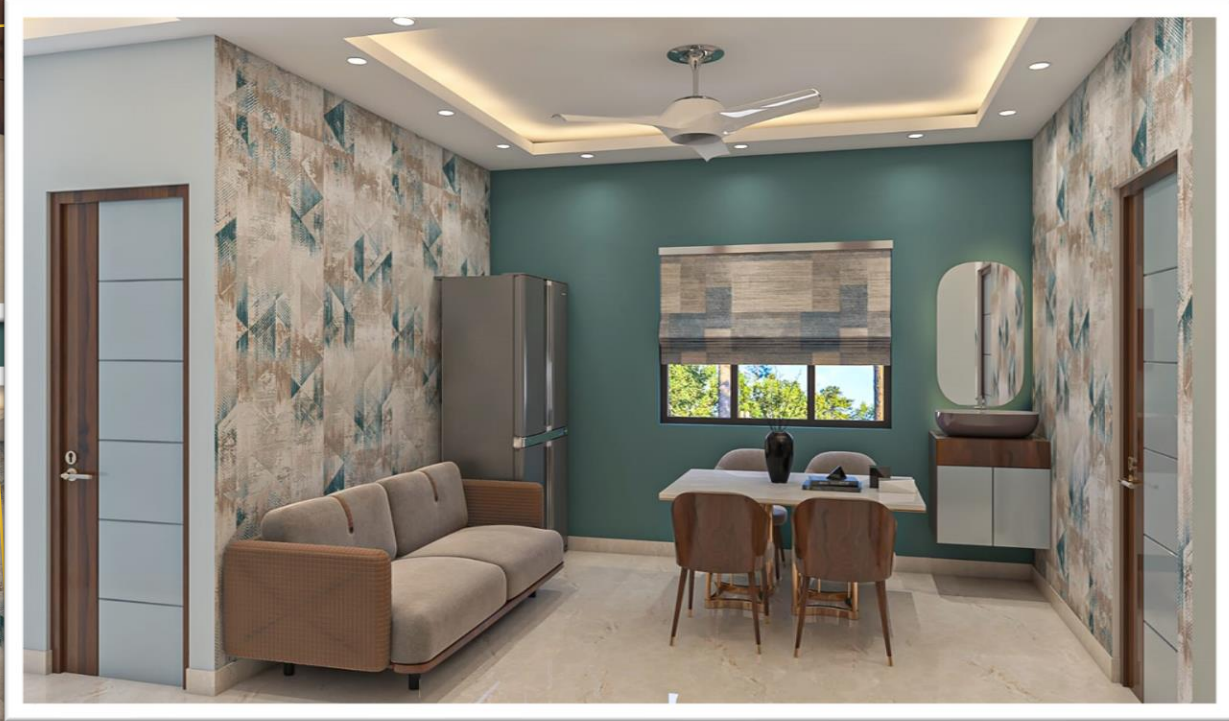

Interior Décor

by

DEYAN
Studio

 **DEYAN**
INFRA TECH PVT. LTD.

01

Munger, Bihar

This impressive dining cum drawing room made up by teal color on wall and a matched beautiful wallpaper on another wall. But a different color on opposite wall highlighted the shiny laminated TV unit cum storage. The designing false ceiling in this room throughout the entrance corridor definitely eye-catching whoever comes in.