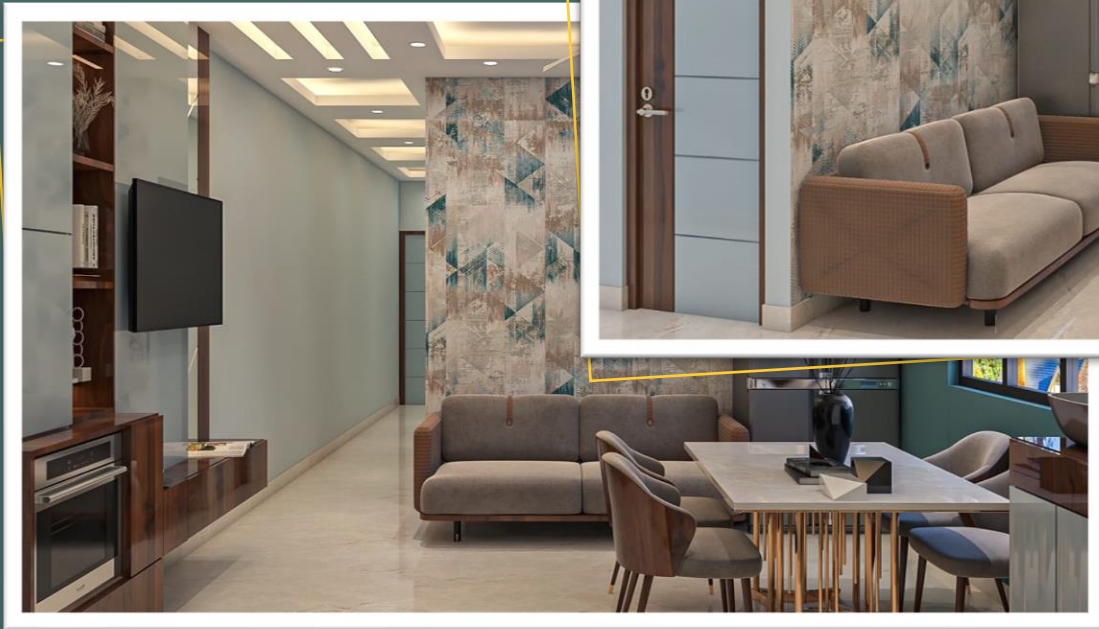

Interior Décor

by

DEYAN
Studio

 **DEYAN**
INFRA TECH PVT. LTD.

01

Munger, Bihar

This impressive dining cum drawing room made up by teal color on wall and a matched beautiful wallpaper on another wall. But a different color on opposite wall highlighted the shiny laminated TV unit cum storage. The designing false ceiling in this room throughout the entrance corridor definitely eye-catching whoever comes in.

09

Digha, West Bengal

Tuscan interiors feature a rustic, sunbaked look characterized by crumbling stone patios, simple and sturdy furnishings with elegant iron accents, textured wall finishes, elegant, detailed murals and trompe l'oeil designs. Our client was looking for a rustic design for his guest house at Digha, so we included heavy dark wood pieces, stone elements, Warm color scheme, gold, yellow, stripes pattern, bare windows, pottery.

10

Kolkata, West Bengal

DAZZLING DINING - This drawing and dining cum kitchen paint by bright white. Here all chairs are customized according to client. Here we add a vertical pattern of charcoal through entire room on false ceiling. Beautiful wooden laminated TV unit, paneling light on false ceiling and very shinny floor makes it dazzle.