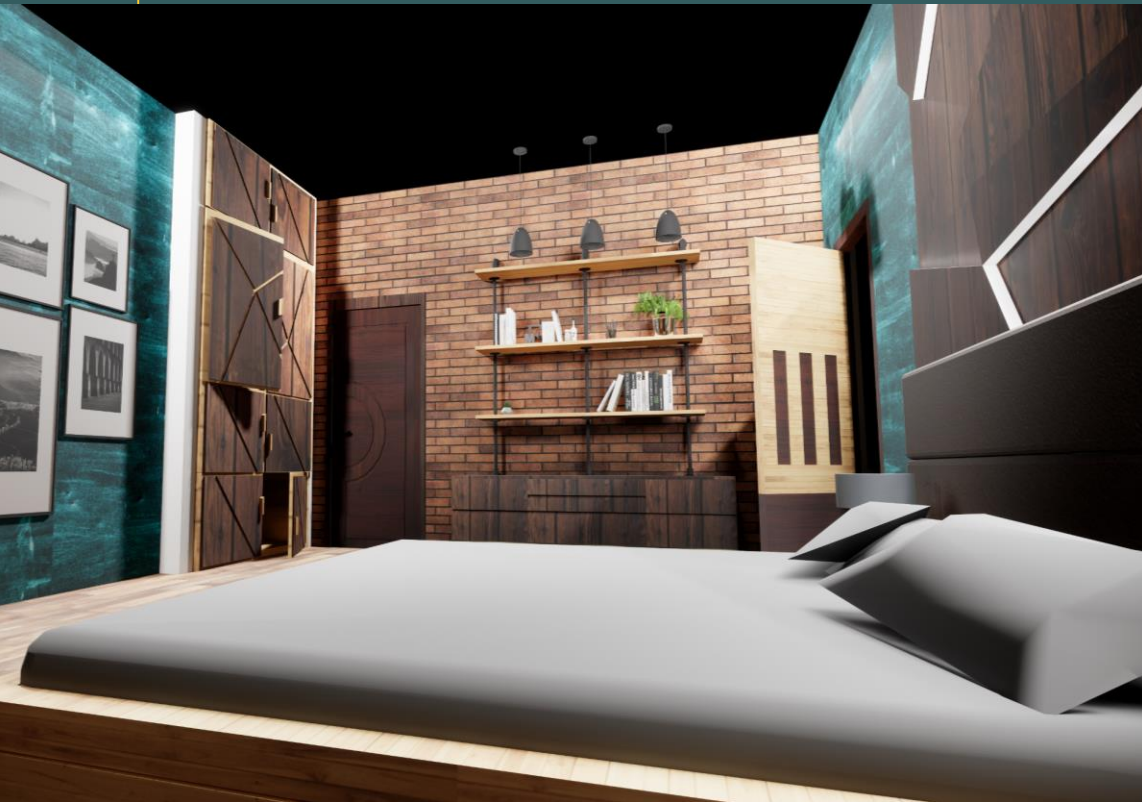

06

Kolkata, West Bengal

The mid-century modern style of interior design was popularized during the 1940s, and has yet to leave the mainstream gaze for good reason. Defined by clean lines, organic forms, minimal ornamentation, and high functionality, the style has an undeniably timeless appeal. The client was looking for some modern design with a touch of simplicity, which brought us to opt for this design style.