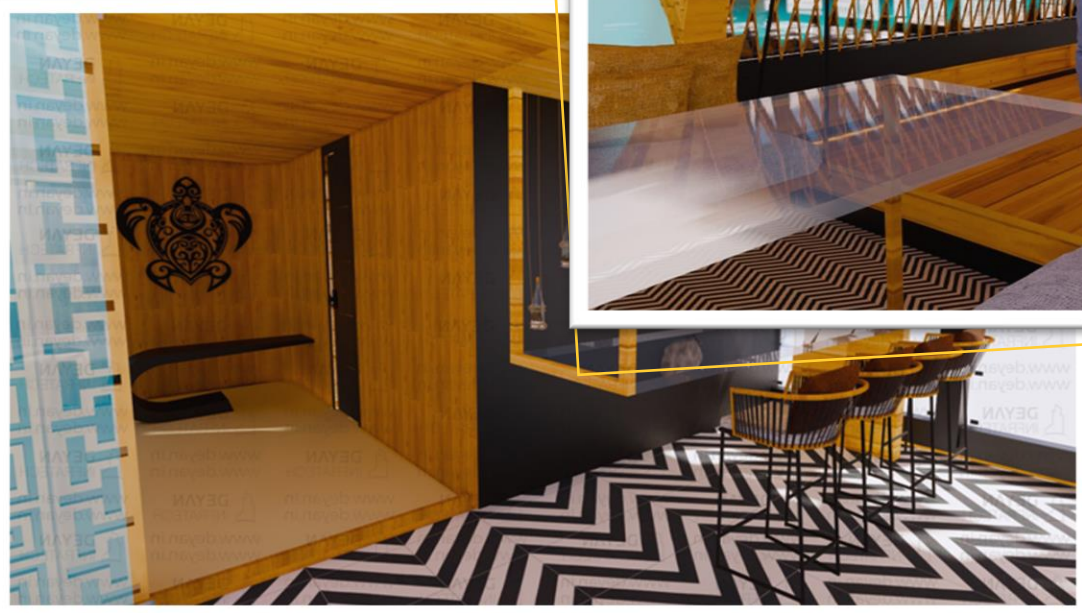

09

Digha, West Bengal

Tuscan interiors feature a rustic, sunbaked look characterized by crumbling stone patios, simple and sturdy furnishings with elegant iron accents, textured wall finishes, elegant, detailed murals and trompe l'oeil designs. Our client was looking for a rustic design for his guest house at Digha, so we included heavy dark wood pieces, stone elements, Warm color scheme, gold, yellow, stripes pattern, bare windows, pottery.

13

Kolkata, West Bengal

THE FOCUS ROOM - This room is for kids. The table and upper bookshelf are made by ply and wooden color laminate. Chair is fully customized for kids. Here we used a combination of teal color on wall, white on ceiling border and the simple false ceiling work for not much highlighted but gives cool looks for focus on study.

14

Jaipur, Rajasthan

OASIS - This interior of a bar is made by wood and also wooden laminate that can avoid excessive sun exposure and heat of Rajasthan. It can give our eye relaxation just like shadow of wood or tree in desert. We name it Oasis.