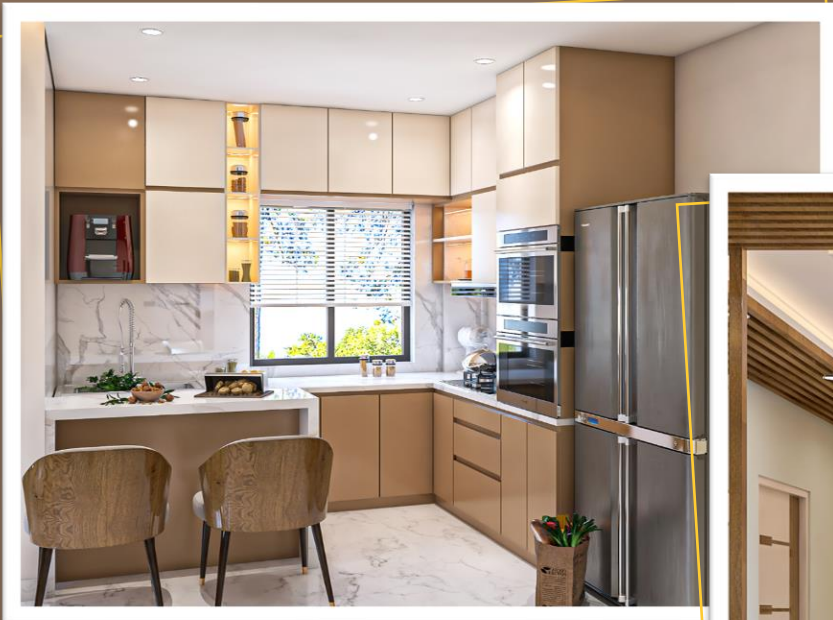

09

Digha, West Bengal

Tuscan interiors feature a rustic, sunbaked look characterized by crumbling stone patios, simple and sturdy furnishings with elegant iron accents, textured wall finishes, elegant, detailed murals and trompe l'oeil designs. Our client was looking for a rustic design for his guest house at Digha, so we included heavy dark wood pieces, stone elements, Warm color scheme, gold, yellow, stripes pattern, bare windows, pottery.

10

Kolkata, West Bengal

DAZZLING DINING - This drawing and dining cum kitchen paint by bright white. Here all chairs are customized according to client. Here we add a vertical pattern of charcoal through entire room on false ceiling. Beautiful wooden laminated TV unit, paneling light on false ceiling and very shinny floor makes it dazzle.