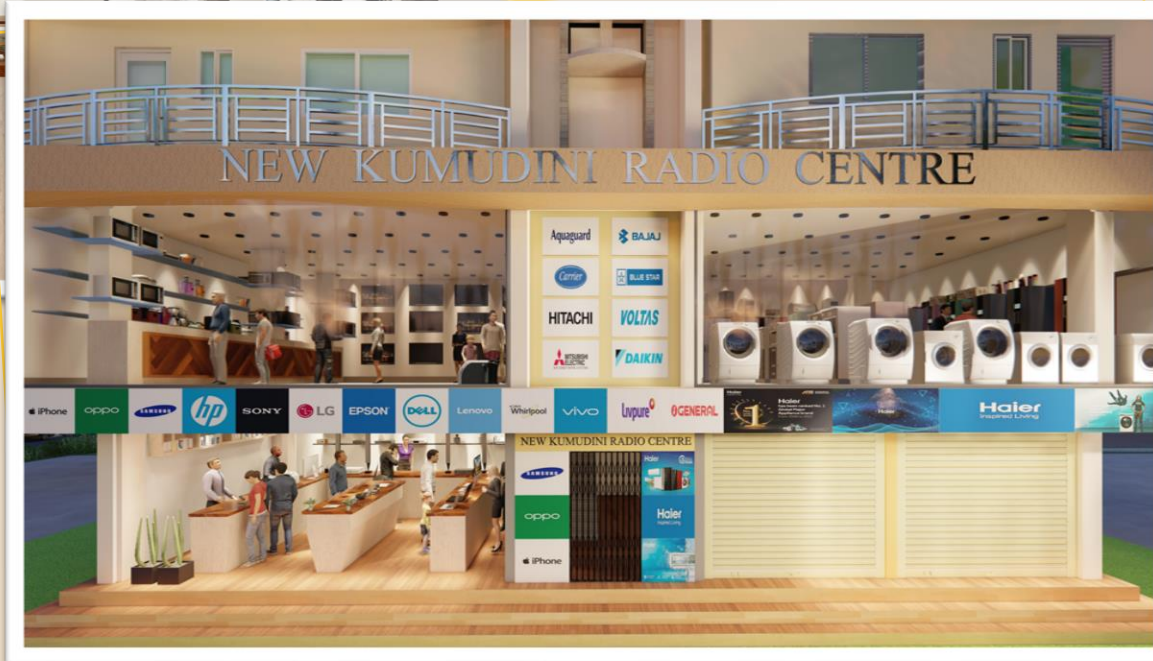

15

Kanthi, West Bengal

This is an electronic shop where all showcase, upper cabinet and also lower cabinet are specially customized for all electronic accessories and appliances one by one as per client requirements. Here fully laminated tables for show up mobiles, tab etc, managed space for access these by all customers and spot light for highlighted all these accessories make the shop attractive.