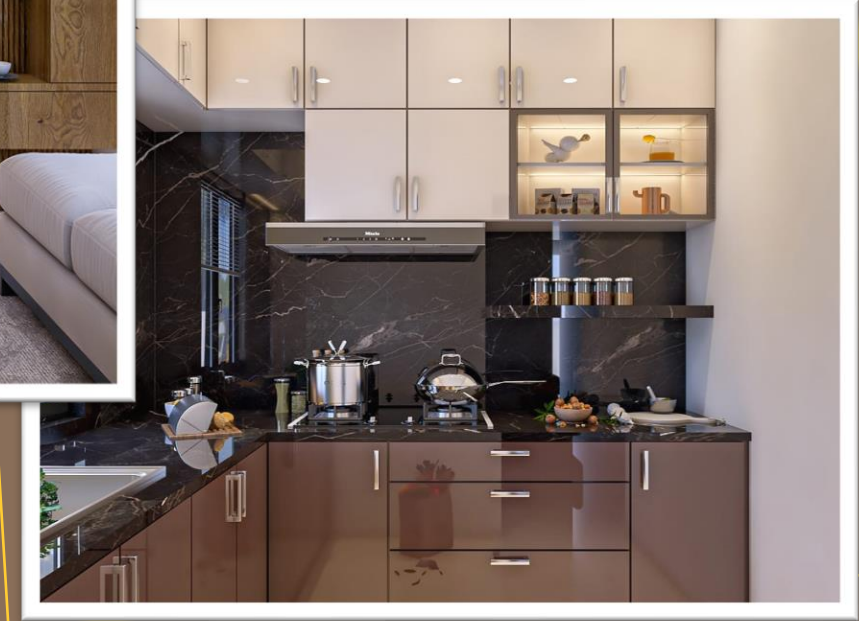

09

Digha, West Bengal

Tuscan interiors feature a rustic, sunbaked look characterized by crumbling stone patios, simple and sturdy furnishings with elegant iron accents, textured wall finishes, elegant, detailed murals and trompe l'oeil designs. Our client was looking for a rustic design for his guest house at Digha, so we included heavy dark wood pieces, stone elements, Warm color scheme, gold, yellow, stripes pattern, bare windows, pottery.

10

Kolkata, West Bengal

DAZZLING DINING - This drawing and dining cum kitchen paint by bright white. Here all chairs are customized according to client. Here we add a vertical pattern of charcoal through entire room on false ceiling. Beautiful wooden laminated TV unit, paneling light on false ceiling and very shinny floor makes it dazzle.