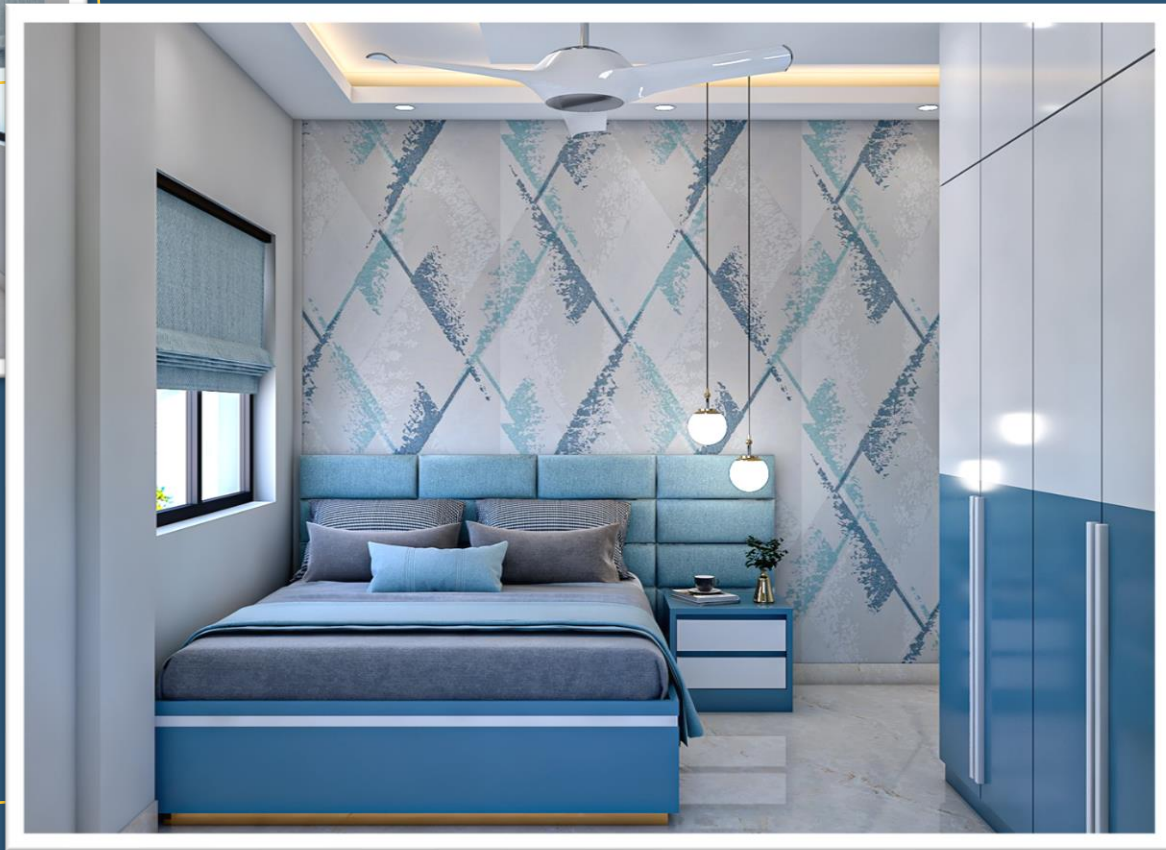

08

Patna, Bihar

A bedroom is a nice place to be surrounded by softer color powdery shades makes our mind feel relaxed. Here a beautiful creeper leaves texture of behind the bed wall and shade colored furniture with very simple white paneled light false ceiling creating and bind up the peaceful environment.

09

Digha, West Bengal

Tuscan interiors feature a rustic, sunbaked look characterized by crumbling stone patios, simple and sturdy furnishings with elegant iron accents, textured wall finishes, elegant, detailed murals and trompe l'oeil designs. Our client was looking for a rustic design for his guest house at Digha, so we included heavy dark wood pieces, stone elements, Warm color scheme, gold, yellow, stripes pattern, bare windows, pottery.

11

Kolkata, West Bengal

Shiny marble finish tiles and matte colored all furniture, it's the combination of white and imperial green. We put here one wardrobe cum dressing table and a paneling wardrobe of course reminding the space management. A beautiful vertical pattern besides the window and this moderate false ceiling with profile light enhancing more.

12

Kolkata, West Bengal

SHINING OCEAN - Color of the room is off white with shining marble floor. We used the ocean blue color laminate which is glossy on wardrobe and matte on bed and headrest. The profile light on entire false ceiling and diamond cross texture on wall enhancing the beauty of this simple 10'x12' room.