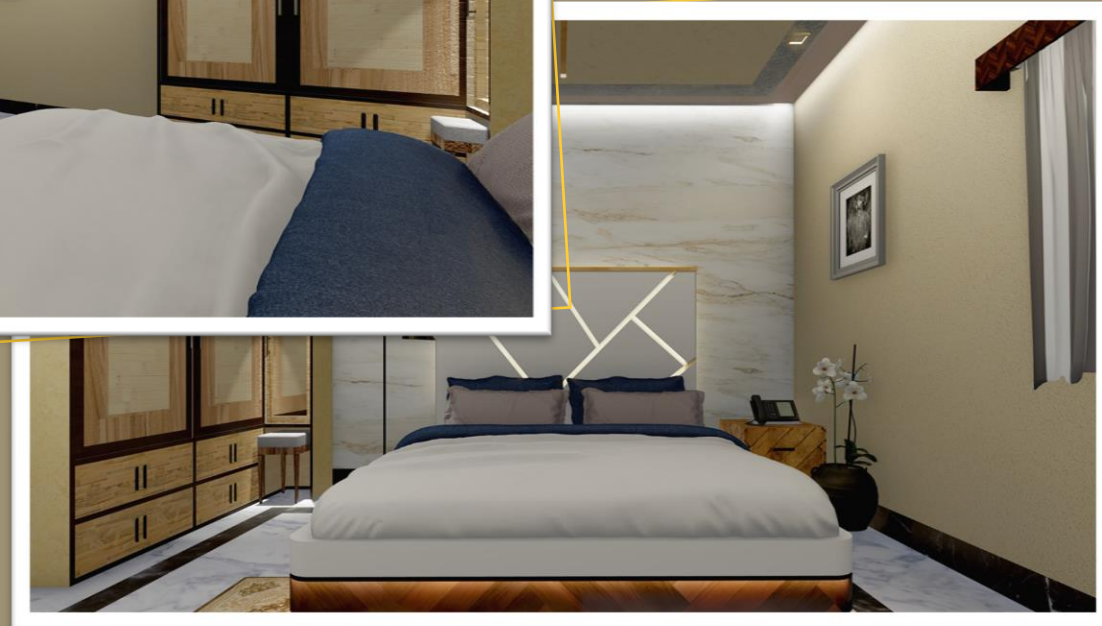

03

Kolkata, West Bengal

CREPUSCULE - We named this because the room gives the mixture vibes of light and darkness. CREPUSCULE, it's the synonyms of twilight. Our client want this room as not much brighten but also gives the touch of light. We made this room not brighten but looks beautiful with afternoon rays as well as moonlight.

04

Kanthi, West Bengal

This room surely impress you when you look at the false ceiling of this bedroom. Client requirement of this room a different lighting. We put the light in false ceiling in shape of geometric design. The grey color false ceiling with this lighting, marble color tiles and light brown laminate furniture reminding the uniqueness of this room.