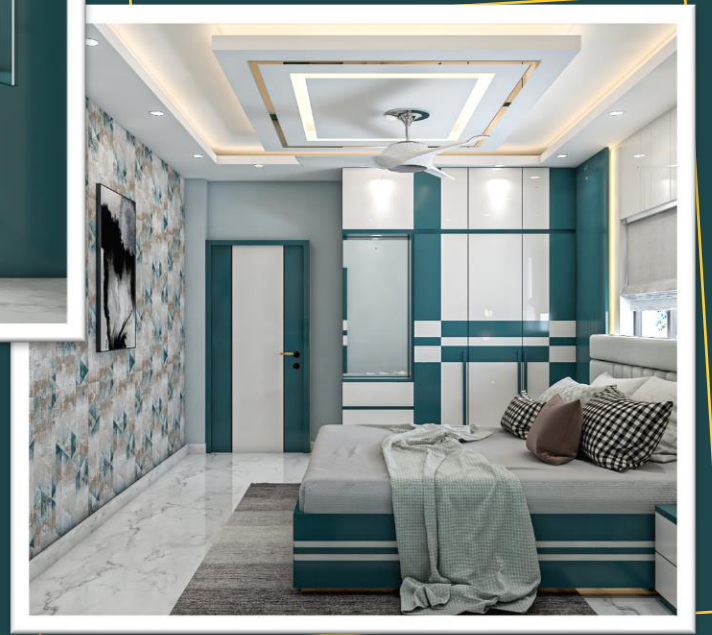

08

Patna, Bihar

A bedroom is a nice place to be surrounded by softer color powdery shades makes our mind feel relaxed. Here a beautiful creeper leaves texture of behind the bed wall and shade colored furniture with very simple white paneled light false ceiling creating and bind up the peaceful environment.

11

Kolkata, West Bengal

Shiny marble finish tiles and matte colored all furniture, it's the combination of white and imperial green. We put here one wardrobe cum dressing table and a paneling wardrobe of course reminding the space management. A beautiful vertical pattern besides the window and this moderate false ceiling with profile light enhancing more.